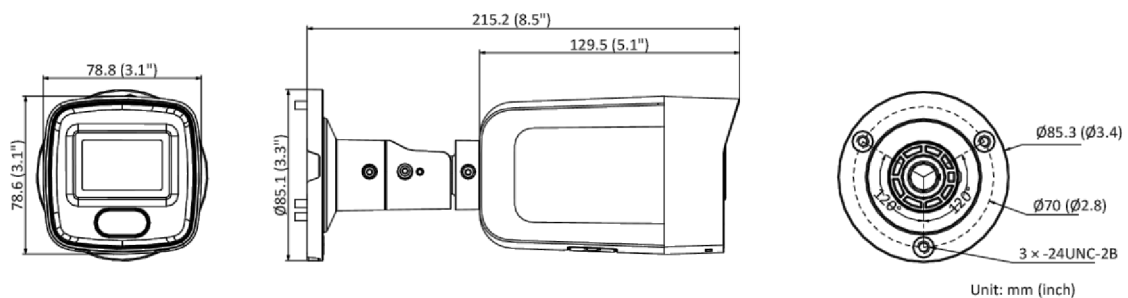

General Function	Anti-flicker, heartbeat, mirror, privacy masks, flash log, password reset via e-mail, pixel counter
Software Reset	Yes
Storage Conditions	-30 °C to 60 °C (-22 °F to 140 °F). Humidity 95% or less (non -condensing)
Startup and Operating Conditions	-30 °C to 60 °C (-22 °F to 140 °F). Humidity 95% or less (non -condensing)
Power Supply	12 VDC ± 25%, PoE (802.3af, 36 V to 57 V), class 3
Power Consumption and Current	12 VDC, 0.6 A, max. 7.2 W PoE (802.3af, 36 V to 57 V), 0.3 A to 0.2 A, max. 8.5 W
Power Interface	Ø 5.5 mm coaxial power plug
Camera Dimension	215.2 × 78.8 × 78.6 mm (8.5" × 3.1" × 3.1")
Package Dimension	315 × 137 × 141 mm (12.4" × 5.4" × 5.6")
Camera Weight	Approx. 715 g (1.6 lb.)
With Package Weight	Approx. 1045 g (2.3 lb.)
Approval	
Class	Class B
EMC	FCC SDoC (47 CFR Part 15, Subpart B); CE-EMC (EN 55032: 2015, EN 610003-2: 2014, EN 61000-3-3: 2013, EN 50130-4: 2011 +A1: 2014); RCM (AS/NZS CISPR 32: 2015); IC VoC (ICES-003: Issue 6, 2016); KC (KN 32: 2015, KN 35: 2015)
Safety	UL (UL 60950-1); CB (IEC 60950-1:2005 + Am 1:2009 + Am 2:2013, IEC 62368-1:2014); CE-LVD (EN 60950-1:2005 + Am 1:2009 + Am 2:2013, IEC 62368-1:2014); BIS (IS 13252(Part 1):2010+A1:2013+A2:2015); LOA (IEC/EN 609501)
Environment	CE-RoHS (2011/65/EU); WEEE (2012/19/EU); Reach (Regulation (EC) No 1907/2006)
Protection	Ingress protection: IP67 (IEC 60529:2013)

▪ Available Model

DS-2CD2047G2-LU (2.8 mm, 4 mm, 6 mm)

DS-2CD2047G2-L (2.8 mm, 4 mm, 6 mm)

▪ Dimension

▪ **Accessory**
Optional

Distributed by

HIKVISION®

Headquarters